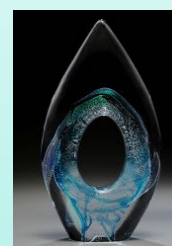

Enduring Fountain

The Enduring Fountains are available in two sizes that turn your loved one's ashes into a fountain that rises above a chosen color base. All colors of both sizes are available in Iridescent for an additional charge. Dimensions: Small: 4" high or Large: 5.5" high, **Small Fountain Item #: E001-SM (specify color), Large Fountain Item #: E001-LG (specify color), Small Fountain Iridescent E001-SM-IRD (specify color), Large Fountain Iridescent Item #: E001-LG-IRD (specify color).**

Enduring Fountain-Iridescent

Perennial Flame

Perennial Flame Sculpture comes in two sizes, made in your choice of color and beautiful iridescent glass swirled around with the cremains of your loved one. Dimensions: Small: 4" x 5.5" or Large: 5" x 7" **Small Flame Item #: P005-SM, Large Flame Item #: P005-LG**

Pulsar