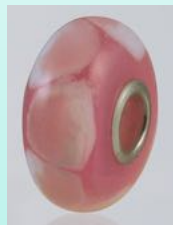

Perfect Memory Beads

The Perfect Memory beads fits all large hole bead systems. They are custom made to order and have a sterling silver inset inside and contain your loved one's ashes swirling around the center of the bead. Perfect Memory Beads are also available in iridescent for an additional charge. Dimensions: Bead: 8 x 16mm, Sterling Silver inset: 5mm wide **Item #: P001 (specify color).**

Lasting Memory Beads

The Lasting Memory beads fits all large hole bead systems. They are custom made to order and have a sterling silver inset inside and contain your loved one's ashes swirling around the center of the bead. They have a Dotted Pattern which helps to disguise the appearance of the cremains. Dimensions: Bead: 8 x 16mm, Sterling Silver inset: 5mm wide **Item #: L002 (specify color).**

Pink