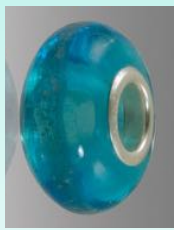

Aquamarine