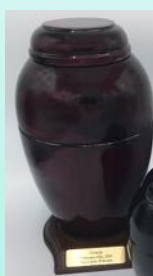

Resin Vase Urn-With Base

Being made from resin makes these urns an elegant and affordable option. They have a semi-gloss finish and are available in 3 colors (choice of White, Black, or Wine Color). This selection includes a wooden display base. Nameplate sold separately.