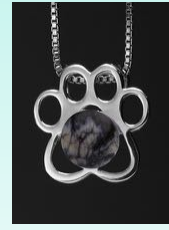

Paw Print Solid Sterling Silver or 14K Gold Pendant

The Glass Pearl line of pendants have timeless elegance achieved by combining a solid sterling silver or solid 14K gold pendant with a 8mm Glass Pearl containing your loved one's cremains. Dimensions: 5/8" x 5/8" **Silver Paw Print Item #: PAW01-SLV (specify color)** or **Gold Paw Print Item #: PAW01-GLD (specify color)**.

Paw Print Solid Sterling Silver Pendant

Grey

Paw Print Solid 14K Gold Pendant