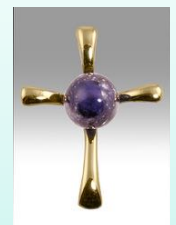

Symphony Solid Sterling Silver or 14K Gold Pendant

Glass Pearl line of pendants have timeless elegance achieved by combining a solid sterling silver or solid 4K gold pendant with an 8mm glass pearl containing your loved one's cremains. Dimensions: 1" x 3/4" **Silver Symphony Item #: S007-SLV (specify color)** or **Gold Symphony Item #: S007-GLD (specify color)**.

Symphony Solid Sterling Silver Pendant

Symphony Solid 14K Gold Pendant

Purple