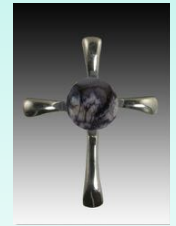

Symphony Solid Sterling Silver or 14K Gold Pendant

Glass Pearl line of pendants have timeless elegance achieved by combining a solid sterling silver or solid 4K gold pendant with an 8mm glass pearl containing your loved one's cremains. Dimensions: 1" x 3/4" **Silver Symphony Item #: S007-SLV (specify color)** or **Gold Symphony Item #: S007-GLD (specify color)**.

Symphony Solid Sterling Silver Pendant

Grey

Symphony Solid 14K Gold Pendant