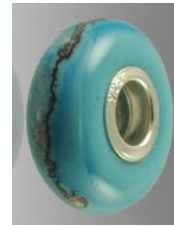

Perfect Memory Beads

The Perfect Memory beads fits all large hole bead systems. They are custom made to order and have a sterling silver inset inside and contain your loved one's ashes swirling around the center of the bead. Perfect Memory Beads are also available in iridescent for an additional charge. Dimensions: Bead: 8 x 16mm, Sterling Silver inset: 5mm wide **Item #: P001 (specify color).**

Turquoise

Lasting Memory Beads

The Lasting Memory beads fits all large hole bead systems. They are custom made to order and have a sterling silver inset inside and contain your loved one's ashes swirling around the center of the bead. They have a Dotted Pattern which helps to disguise the appearance of the cremains. Dimensions: Bead: 8 x 16mm, Sterling Silver inset: 5mm wide **Item #: L002 (specify color).**