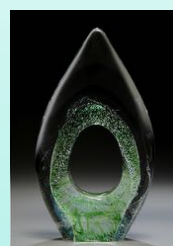

Enduring Fountain

The Enduring Fountains are available in two sizes that turn your loved one's ashes into a fountain that rises above a chosen color base. All colors of both sizes are available in Iridescent for an additional charge. Dimensions: Small: 4" high or Large: 5.5" high, **Small Fountain Item #: E001-SM (specify color), Large Fountain Item #: E001-LG (specify color), Small Fountain Iridescent E001-SM-IRD (specify color), Large Fountain Iridescent Item #: E001-LG-IRD (specify color).**

Enduring Fountain-Iridescent

Perennial Flame

Perennial Flame Sculpture comes in two sizes, made in your choice of color and beautiful iridescent glass swirled around with the cremains of your loved one. Dimensions: Small: 4" x 5.5" or Large: 5" x 7" **Small Flame Item #: P005-SM, Large Flame Item #: P005-LG**

Green