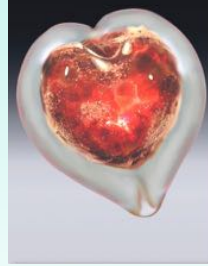

Blue

Green

Pulsar

Purple

Red

Yellow

Eternal Bloom

The Eternal Bloom Flower is 12" in length with a green stem and your loved one's ashes encased in the flower petals. Select one of our jewel tone colors for the flower. An additional fee applies for etching up to 20 characters on the stem. These products are also available in iridescent for an additional cost.