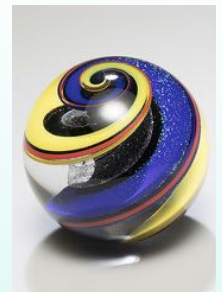

Red

Yellow

Celestial Marble

These perfectly round marbles are 3 1/4" in diameter and available in special color palettes unique to each piece. The iridescent glass twists inside with the cremated remains to give it a celestial feeling. This piece is truly a marble, so a marble ring is included for standing.

Dimensions: 3 1/4" diameter, **Item #: MRB01 (specify color).**

Autumn

Black White

Blue White Black

Horizon

Primary

Scarlet

Spring

Summer

Winter

Glass Memorial Ornaments

Timeless Sphere

Timeless sphere has your loved one's remains as part of the glass used to create your ornament. All ornaments have a glass hook for hanging on a Christmas tree or, all year round as a window adornment. Etching up to 10 characters on the hook is available for an additional fee. This product is also available in iridescent for an additional fee.