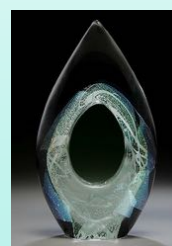

Enduring Fountain

The Enduring Fountains are available in two sizes that turn your loved one's ashes into a fountain that rises above a chosen color base. All colors of both sizes are available in Iridescent for an additional charge. Dimensions: Small: 4" high or Large: 5.5" high, **Small Fountain Item #: E001-SM (specify color), Large Fountain Item #: E001-LG (specify color), Small Fountain Iridescent E001-SM-IRD (specify color), Large Fountain Iridescent Item #: E001-LG-IRD (specify color).**

Enduring Fountain-Iridescent

Perennial Flame

Perennial Flame Sculpture comes in two sizes, made in your choice of color and beautiful iridescent glass swirled around with the cremains of your loved one. Dimensions: Small: 4" x 5.5" or Large: 5" x 7" **Small Flame Item #: P005-SM, Large Flame Item #: P005-LG**

Light Aqua