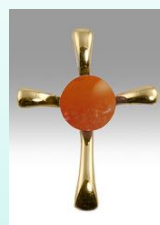

Symphony Solid Sterling Silver or 14K Gold Pendant

Glass Pearl line of pendants have timeless elegance achieved by combining a solid sterling silver or solid 4K gold pendant with an 8mm glass pearl containing your loved one's cremains. Dimensions: 1" x 3/4" **Silver Symphony Item #: S007-SLV (specify color)** or **Gold Symphony Item #: S007-GLD (specify color)**.

Symphony Solid Sterling Silver Pendant

Symphony Solid 14K Gold Pendant

Orange