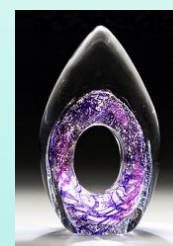

Enduring Fountain

The Enduring Fountains are available in two sizes that turn your loved one's ashes into a fountain that rises above a chosen color base. All colors of both sizes are available in Iridescent for an additional charge. Dimensions: Small: 4" high or Large: 5.5" high, **Small Fountain Item #: E001-SM (specify color), Large Fountain Item #: E001-LG (specify color), Small Fountain Iridescent E001-SM-IRD (specify color), Large Fountain Iridescent Item #: E001-LG-IRD (specify color).**

Enduring Fountain-Iridescent

Perennial Flame

Perennial Flame Sculpture comes in two sizes, made in your choice of color and beautiful iridescent glass swirled around with the cremains of your loved one. Dimensions: Small: 4" x 5.5" or Large: 5" x 7" **Small Flame Item #: P005-SM, Large Flame Item #: P005-LG**

Purple