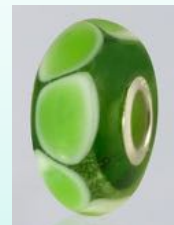

Perfect Memory Beads

The Perfect Memory beads fits all large hole bead systems. They are custom made to order and have a sterling silver inset inside and contain your loved one's ashes swirling around the center of the bead. Perfect Memory Beads are also available in iridescent for an additional charge. Dimensions: Bead: 8 x 16mm, Sterling Silver inset: 5mm wide **Item #: P001 (specify color).**

Lasting Memory Beads

The Lasting Memory beads fits all large hole bead systems. They are custom made to order and have a sterling silver inset inside and contain your loved one's ashes swirling around the center of the bead. They have a Dotted Pattern which helps to disguise the appearance of the cremains. Dimensions: Bead: 8 x 16mm, Sterling Silver inset: 5mm wide **Item #: L002 (specify color).**

Green