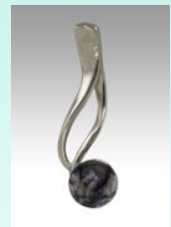

Tempo Solid Sterling Silver or 14K Gold Pendant

Glass Pearl line of pendants have timeless elegance achieved by combining a solid sterling silver or solid 14K Gold with a 9mm glass pearl containing your loved one's cremains.

Dimensions: 27 x 10mm, Bail opening: 3.1mm **Silver Tempo Item #: T777-SLV (specify color)** or **Gold Tempo Item #: T777-GLD (specify color)**.

Tempo Solid Sterling Silver Pendant

Grey

Tempo Solid 14K Gold Pendant