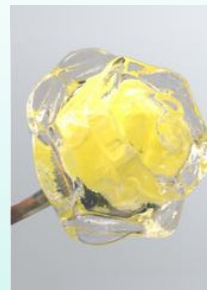

Blue

Green

Pulsar

Purple

Red

Yellow

Eternal Bloom

The Eternal Bloom Flower is 12" in length with a green stem and your loved one's ashes encased in the flower petals. Select one of our jewel tone colors for the flower. An additional fee applies for etching up to 20 characters on the stem. These products are also available in iridescent for an additional cost.

Dimensions: 12" long **Eternal Bloom Item #: E002 (specify color), Eternal Bloom Iridescent Item #: E002-IRD.**

Aquamarine

Blue

Green

Pink

Pulsar

Purple

Red