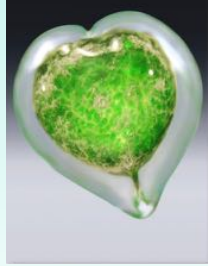

Boundless Heart

The Boundless Hearts are available two sizes. The ashes are encased in the center of the heart in your choice of colored glass. An additional fee applies for etching up to 20 characters. All colors of both the small and large sizes are also available in an iridescent upgrade.

Dimensions: Small: 3" or Large: 4" **Small Heart Item #: B001-SM (specify color), Large Heart Item #: B001-LG (specify color), Small Heart Iridescent Item #: B001-SM-IRD (specify color), Large Heart Iridescent Item #: B001-LG-IRD (specify color).**

Green

Eternal Bloom

The Eternal Bloom Flower is 12" in length with a green stem and your loved one's ashes encased in the flower petals. Select one of our jewel tone colors for the flower. An additional fee applies for etching up to 20 characters on the stem. These products are also available in iridescent for an additional cost.

Dimensions: 12" long **Eternal Bloom Item #: E002 (specify color), Eternal Bloom Iridescent Item #: E002-IRD.**

Wood LED Base

Rosewood LED Bases have five bright white LEDs in the center to illuminate the glass sculptures. Each comes with an A/C adapter plug in. Nameplate sold separately.

Dimensions: 5" x 5" x 1.5" **Item #: LED**