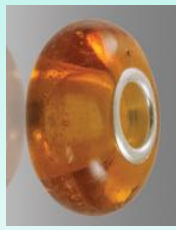

Melody Twist Solid Sterling Silver

Melody Twist Solid 14K Gold

Perfect Memory Beads

The Perfect Memory beads fits all large hole bead systems. They are custom made to order and have a sterling silver inset inside and contain your loved one's ashes swirling around the center of the bead. Perfect Memory Beads are also available in iridescent for an additional charge. Dimensions: Bead: 8 x 16mm, Sterling Silver inset: 5mm wide **Item #: P001 (specify color).**