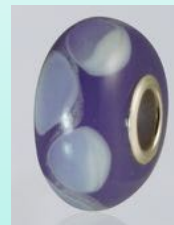

Perfect Memory Beads

The Perfect Memory beads fits all large hole bead systems. They are custom made to order and have a sterling silver inset inside and contain your loved one's ashes swirling around the center of the bead. Perfect Memory Beads are also available in iridescent for an additional charge. Dimensions: Bead: 8 x 16mm, Sterling Silver inset: 5mm wide **Item #: P001 (specify color).**

Lasting Memory Beads

The Lasting Memory beads fits all large hole bead systems. They are custom made to order and have a sterling silver inset inside and contain your loved one's ashes swirling around the center of the bead. They have a Dotted Pattern which helps to disguise the appearance of the cremains. Dimensions: Bead: 8 x 16mm, Sterling Silver inset: 5mm wide **Item #: L002 (specify color).**

Purple