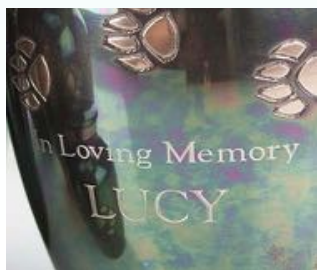

- -Small - 4" Diameter x 6" H (0-30 lb) **Item #: TV300S**
- -Medium - 5" Diameter x 7" H (31-65 lb) **Item #: TV300M**
- -Large - 5.5” Diameter x 8” H (66-110 lb) **Item #: TV300L**
- -Extra Large - 6" Diameter x 10" H (111-160 lb) **Item #: TV300XL**
- ***Please specify desired engraving when ordering***

Brass Paw Print Jar-Plain

Brushed-nickel color paw print jar style urns with a hand carved paw print on the lid. These urns are hand forged and carved by old-world artisans.