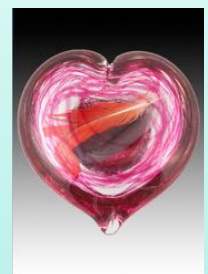

Dimensions: 4.5” high, 1 1/2” wide opening. **Item #: GH001 (specify color).**

Blue (Tag/Flowers)

Clear (Cross/Flowers)

Clear (Baby Hair)

Purple (Pet Hair)

Red (Feather)

Skyward

Skyward has an uplifting motion and it swirls around to form an incredibly beautiful sculptural piece. Bubble inclusions and iridescent glass throughout give the form a visual complexity which also makes the cremated remains less apparent.

Dimensions: 9" high x 5 1/2 " wide, **Item #: SKY01 (specify color).**

Black

Blue

Green

Light Aqua

Pink

Pulsar

Purple