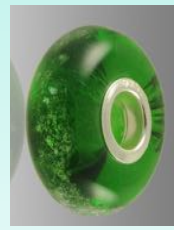

Perfect Memory Beads

The Perfect Memory beads fits all large hole bead systems. They are custom made to order and have a sterling silver inset inside and contain your loved one's ashes swirling around the center of the bead. Perfect Memory Beads are also available in iridescent for an additional charge. Dimensions: Bead: 8 x 16mm, Sterling Silver inset: 5mm wide **Item #: P001 (specify color).**

Green

Lasting Memory Beads

The Lasting Memory beads fits all large hole bead systems. They are custom made to order and have a sterling silver inset inside and contain your loved one's ashes swirling around the center of the bead. They have a Dotted Pattern which helps to disguise the appearance of the cremains. Dimensions: Bead: 8 x 16mm, Sterling Silver inset: 5mm wide **Item #: L002 (specify color).**