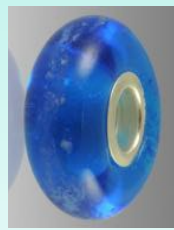

Perfect Memory Beads

The Perfect Memory beads fits all large hole bead systems. They are custom made to order and have a sterling silver inset inside and contain your loved one's ashes swirling around the center of the bead. Perfect Memory Beads are also available in iridescent for an additional charge. Dimensions: Bead: 8 x 16mm, Sterling Silver inset: 5mm wide **Item #: P001 (specify color).**

Blue

Lasting Memory Beads

The Lasting Memory beads fits all large hole bead systems. They are custom made to order and have a sterling silver inset inside and contain your loved one's ashes swirling around the center of the bead. They have a Dotted Pattern which helps to disguise the appearance of the cremains. Dimensions: Bead: 8 x 16mm, Sterling Silver inset: 5mm wide **Item #: L002 (specify color).**