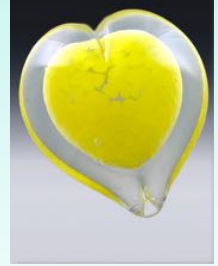

Blue

Green

Pulsar

Purple

Red

Yellow

Eternal Bloom

The Eternal Bloom Flower is 12" in length with a green stem and your loved one's ashes encased in the flower petals. Select one of our jewel tone colors for the flower. An additional fee applies for etching up to 20 characters on the stem. These products are also available in iridescent for an additional cost.

Dimensions: 12" long **Eternal Bloom Item #: E002 (specify color), Eternal Bloom Iridescent Item #: E002-IRD.**

Aquamarine

Blue

Green

Pink

Pulsar

Purple

Red