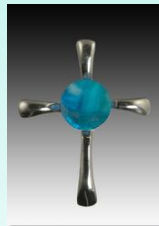

Aquamarine