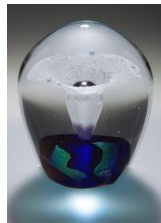

Enduring Fountain

The Enduring Fountains are available in two sizes that turn your loved one's ashes into a fountain that rises above a chosen color base. All colors of both sizes are available in Iridescent for an additional charge. Dimensions: Small: 4" high or Large: 5.5" high, **Small Fountain Item #: E001-SM (specify color), Large Fountain Item #: E001-LG (specify color), Small Fountain Iridescent E001-SM-IRD (specify color), Large Fountain Iridescent Item #: E001-LG-IRD (specify color).**

Enduring Fountain-Iridescent

Blue

Perennial Flame

Perennial Flame Sculpture comes in two sizes, made in your choice of color and beautiful iridescent glass swirled around with the cremains of your loved one. Dimensions: Small: 4" x 5.5" or Large: 5" x 7" **Small Flame Item #: P005-SM, Large Flame Item #: P005-LG**