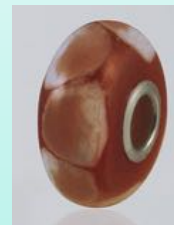

Perfect Memory Beads

The Perfect Memory beads fits all large hole bead systems. They are custom made to order and have a sterling silver inset inside and contain your loved one's ashes swirling around the center of the bead. Perfect Memory Beads are also available in iridescent for an additional charge. Dimensions: Bead: 8 x 16mm, Sterling Silver inset: 5mm wide **Item #: P001 (specify color).**

Lasting Memory Beads

The Lasting Memory beads fits all large hole bead systems. They are custom made to order and have a sterling silver inset inside and contain your loved one's ashes swirling around the center of the bead. They have a Dotted Pattern which helps to disguise the appearance of the cremains. Dimensions: Bead: 8 x 16mm, Sterling Silver inset: 5mm wide **Item #: L002 (specify color).**

Red